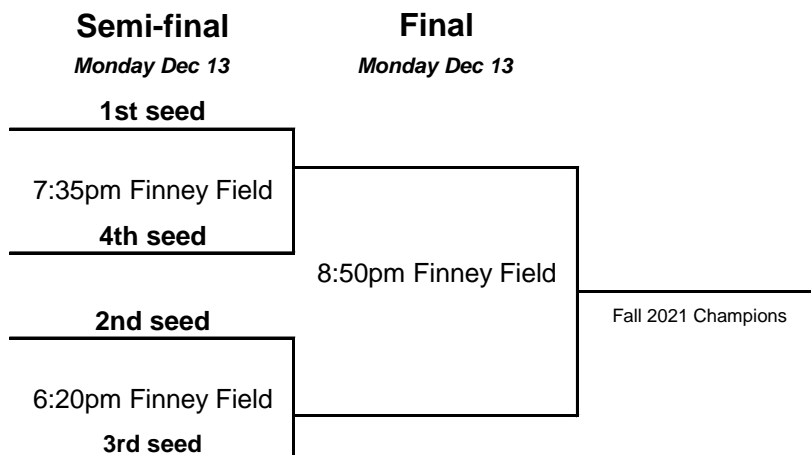

Escondido Community Services

Coed A

Coed B

Coed C

ALL PLAYERS MUST CHECK IN WITH PHOTO I.D.

Coed D

Coed (Tuesday)

Men's 35+ Top