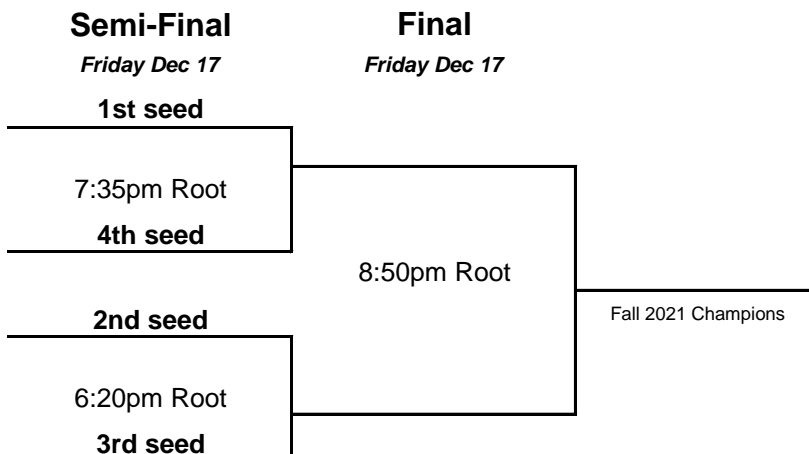

Men's B

ALL PLAYERS MUST CHECK IN WITH PHOTO I.D.