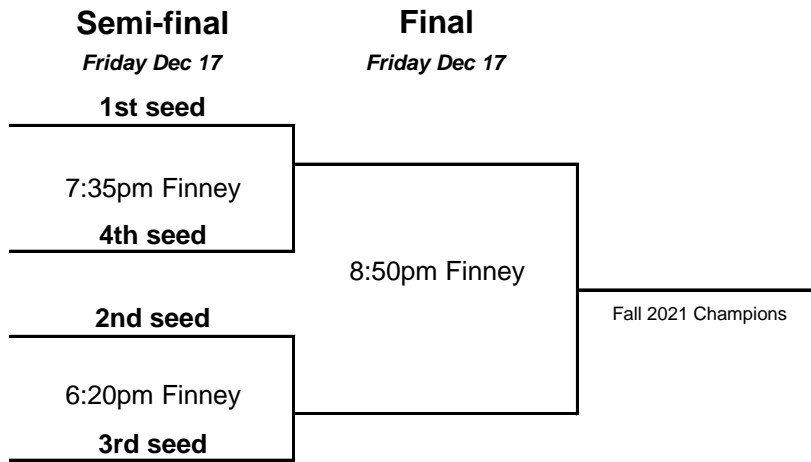

Escondido Community Services

Coed A

Coed B

Coed C

ALL PLAYERS MUST CHECK IN WITH PHOTO I.D.

Coed D

Coed (Tuesday)

Men's 35+ Top

Men's 35+ Bottom

Men's A

Men's B

ALL PLAYERS MUST CHECK IN WITH PHOTO I.D.

Men's C

Men's D

ALL PLAYERS MUST CHECK IN WITH PHOTO I.D.