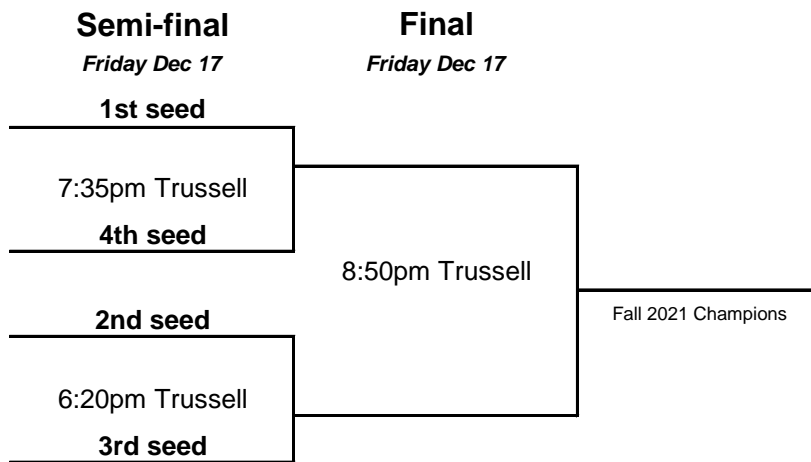

Escondido Community Services

Coed A

Coed B

Coed C

ALL PLAYERS MUST CHECK IN WITH PHOTO I.D.

Coed D

Coed (Tuesday)

Men's 35+ Top

Men's 35+ Bottom

Men's A

Men's B

ALL PLAYERS MUST CHECK IN WITH PHOTO I.D.

Men's C

Men's D

ALL PLAYERS MUST CHECK IN WITH PHOTO I.D.