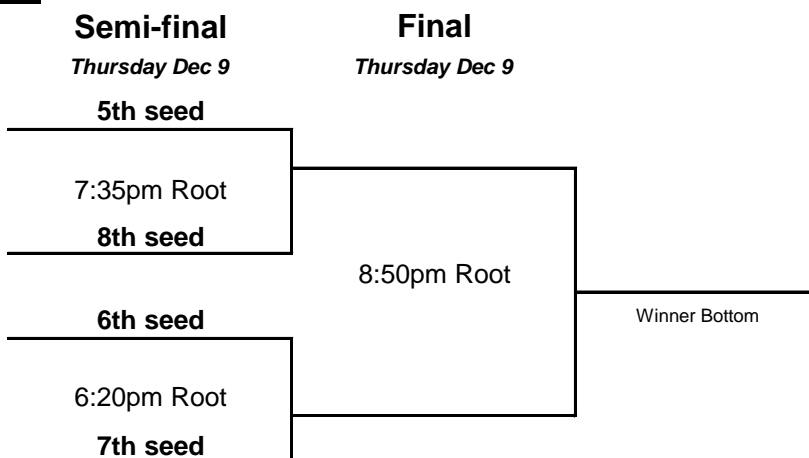

Men's 35+ Bottom