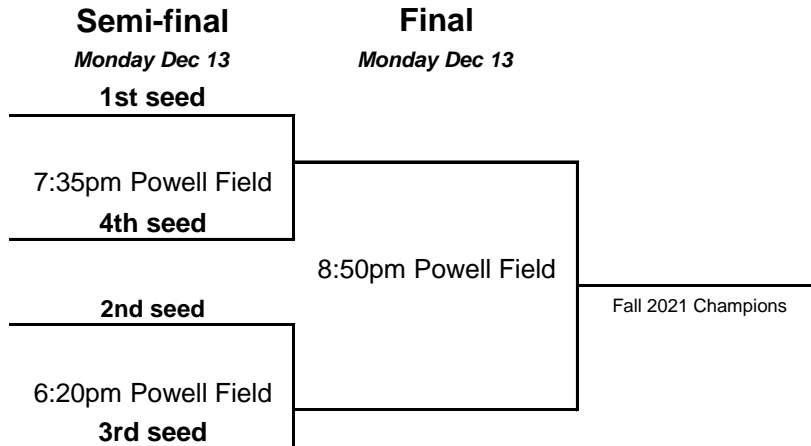

Escondido Community Services

Coed A

Coed B

Coed C

ALL PLAYERS MUST CHECK IN WITH PHOTO I.D.

Coed D

Coed (Tuesday)

Men's 35+ Top