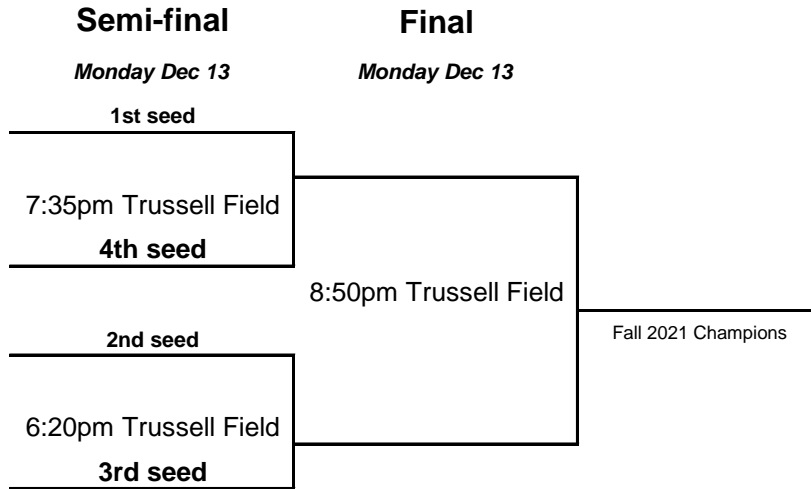

Escondido Community Services

Coed A

Coed B

Coed C

ALL PLAYERS MUST CHECK IN WITH PHOTO I.D.

Coed D

Coed (Tuesday)

Men's 35+ Top