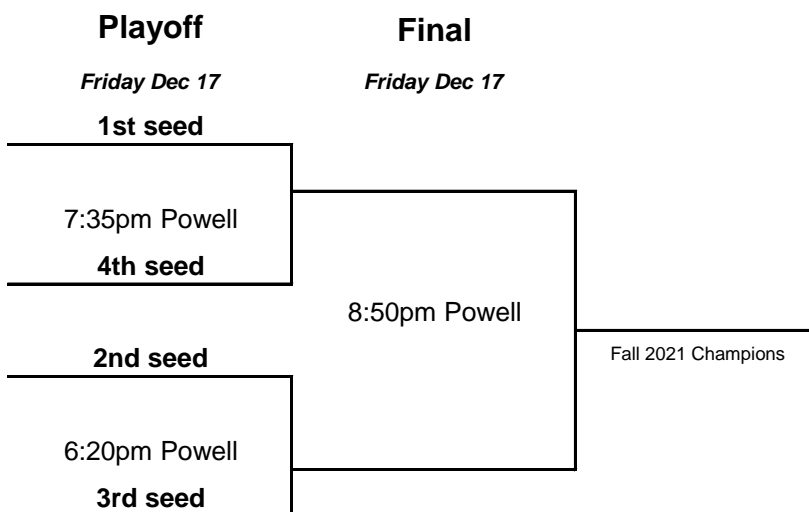

Men's 35+ Bottom

Men's A

Men's B

ALL PLAYERS MUST CHECK IN WITH PHOTO I.D.