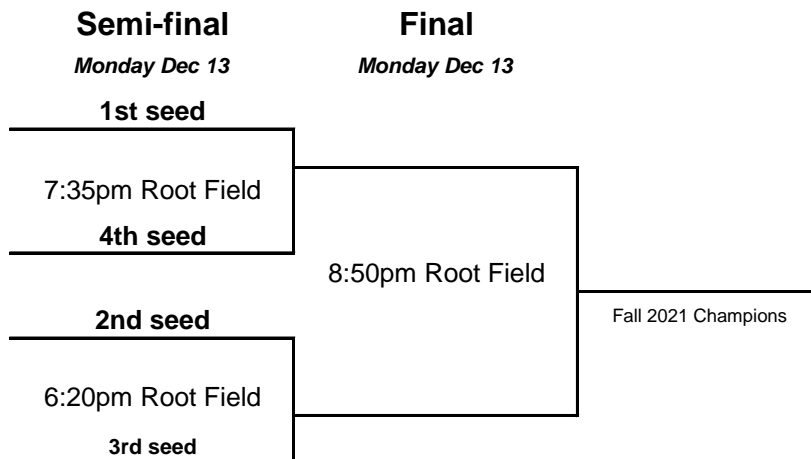

Escondido Community Services

Coed A

Coed B

Coed C

ALL PLAYERS MUST CHECK IN WITH PHOTO I.D.

Coed D

Coed (Tuesday)

Men's 35+ Top