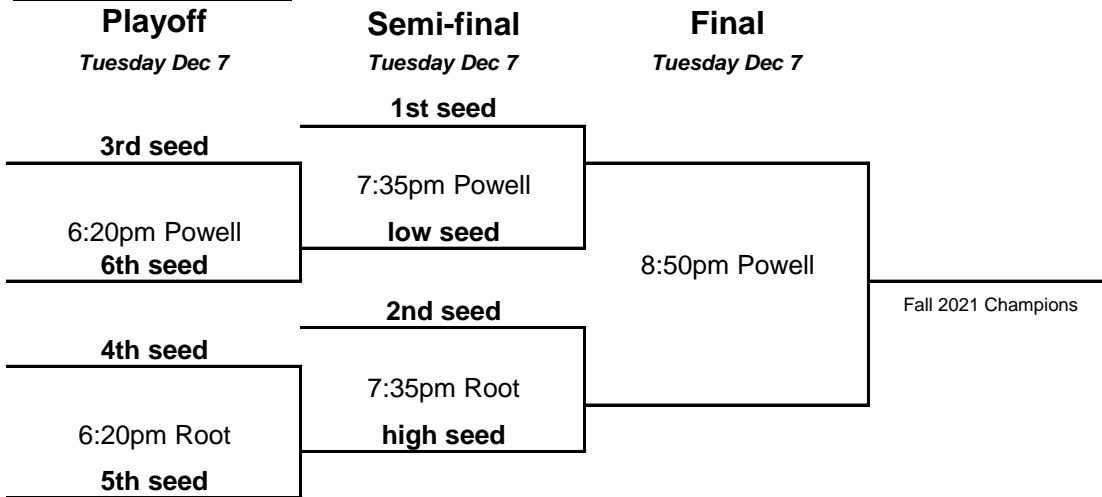

Escondido Community Services

Coed A

Coed B

Coed C

ALL PLAYERS MUST CHECK IN WITH PHOTO I.D.

Coed D

Coed (Tuesday)

Men's 35+ Top