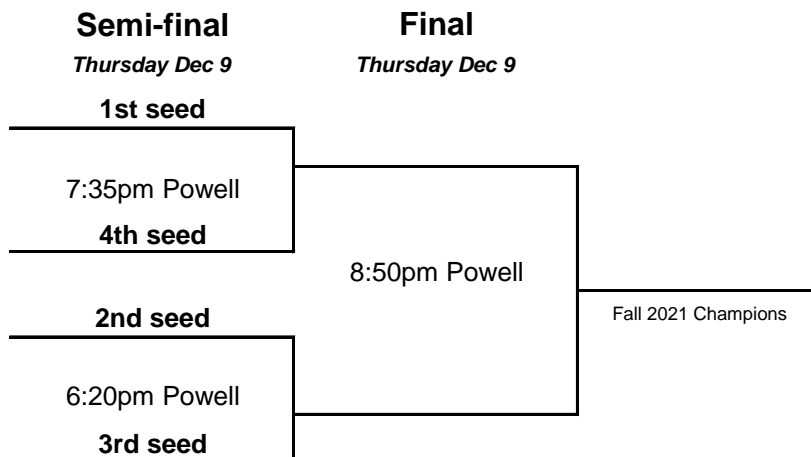

Escondido Community Services

Coed A

Coed B

Coed C

ALL PLAYERS MUST CHECK IN WITH PHOTO I.D.

Coed D

Coed (Tuesday)

Men's 35+ Top