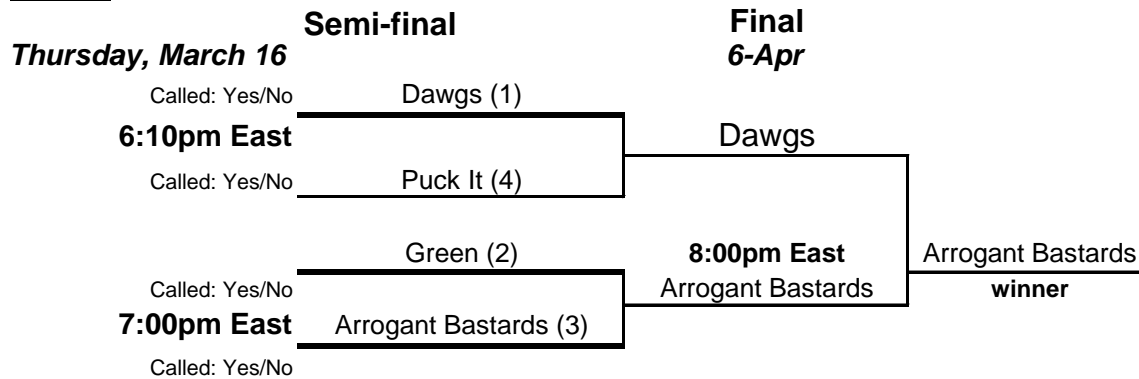

Playoff Chart-Hockey

40+ A

40+ B

Intermediate A

Intermediate B

Tuesday, April 25

Advanced A

Tuesday, April 25