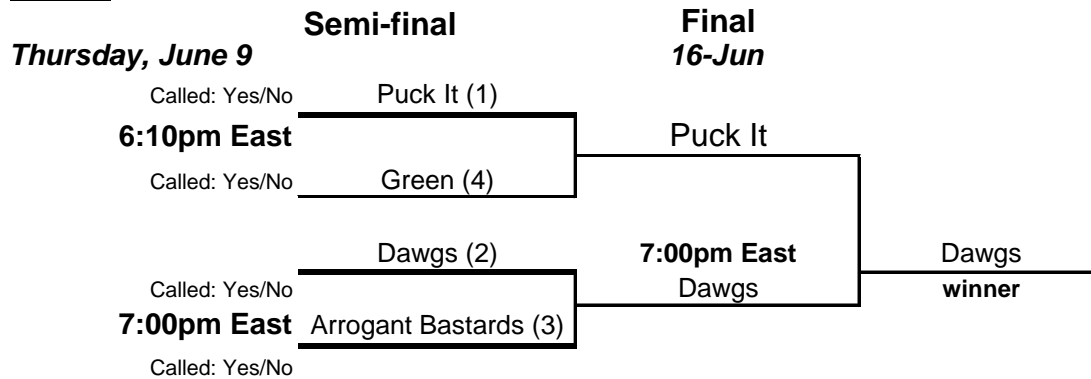

Playoff Chart-Hoc

40+ A

40+ B

Intermediate

Advanced

Tuesday, June 28

Novice

Monday, July 12