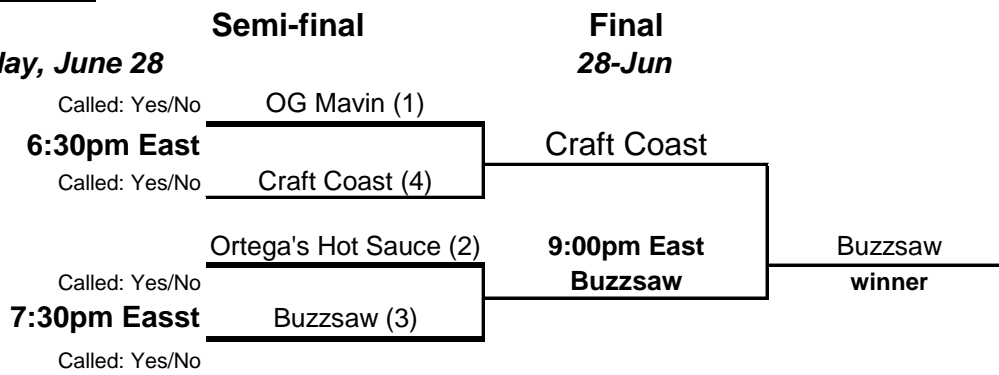

Playoff Chart-Hoc

40+ A

40+ B

Intermediate

Advanced

Tuesday, June 28

Novice

Monday, July 12