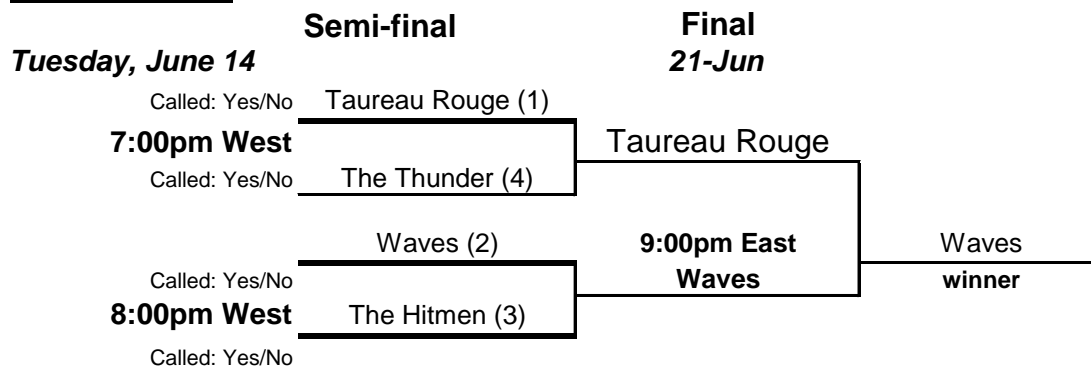

Playoff Chart-Hoc

40+ A

40+ B

Intermediate

Advanced

Tuesday, June 28

Novice

Monday, July 12