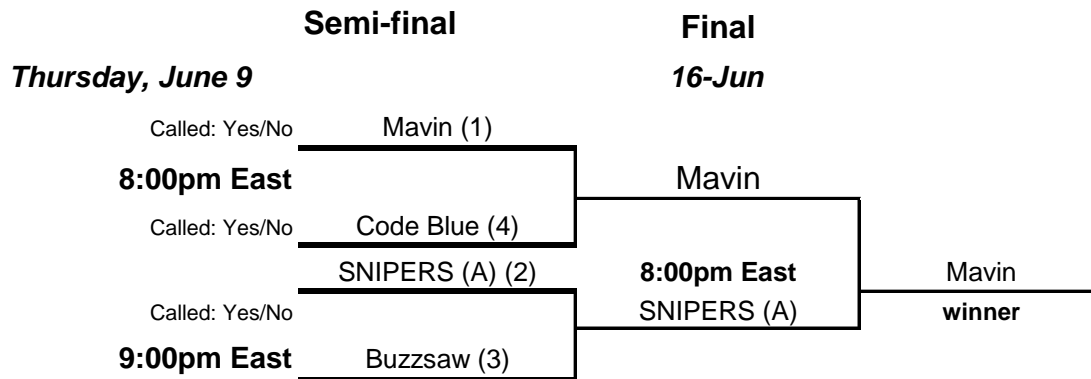

Playoff Chart-Hoc

40+ A

40+ B

Intermediate

Advanced

Tuesday, June 28

Novice

Monday, July 12